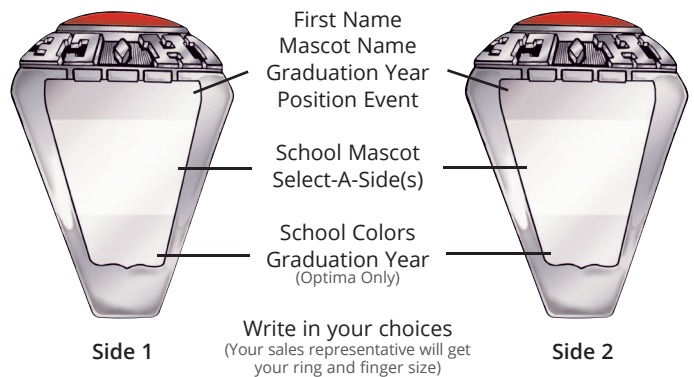

FINISHES

PALMSIDES

ENGRAVING

SIMPLE GUIDE FOR DESIGNING YOUR RING

1. Styles

- ☐ Optima..... Style # _____
- ☐ All American 4000 ..... Style # _____
- ☐ Crestline..... Style # _____
- ☐ Futura..... Style # _____
- ☐ Diamond..... Style # _____
- ☐ Fashion Ring..... Style # _____
- ☐ Trendsetter..... Style # _____

2. Metals

- ☐ 14K Yellow Gold
- ☐ 14K White Gold
- ☐ 10K Yellow Gold
- ☐ 10K White Gold
- ☐ Super Silver
- ☐ White Aztec
- ☐ Silver Satin with Platinum

3. Finishes

- ☐ Enhanced
- ☐ Natural

4. Palmsides

- ☐ Polished
- ☐ Sculptured

5. Engraving

- ☐ Block
- ☐ Script
- 3 Initials _____
- Full Name (please print) _____

6. Stones

- ☐ Syn. Birthstone
- ☐ Sunburst
- ☐ Rainbow (Facet Only)
- ☐ Buff Top
- ☐ Facet Top
- ☐ India Cut (Facet Only)

7. Stone Options

- ☐ Design Under Stone (See your representative for details)
- ☐ Floating Intaglio (See your representative for details)
- ☐ Encrusting (See your representative for details)
- Block, Script and Old English Letters - Mascots - Zodiacs - etc.

8. Ring Sides

This is the fun part. Use your imagination. Mix, move and match. Decide what to put on your ring - and where. Go for it!