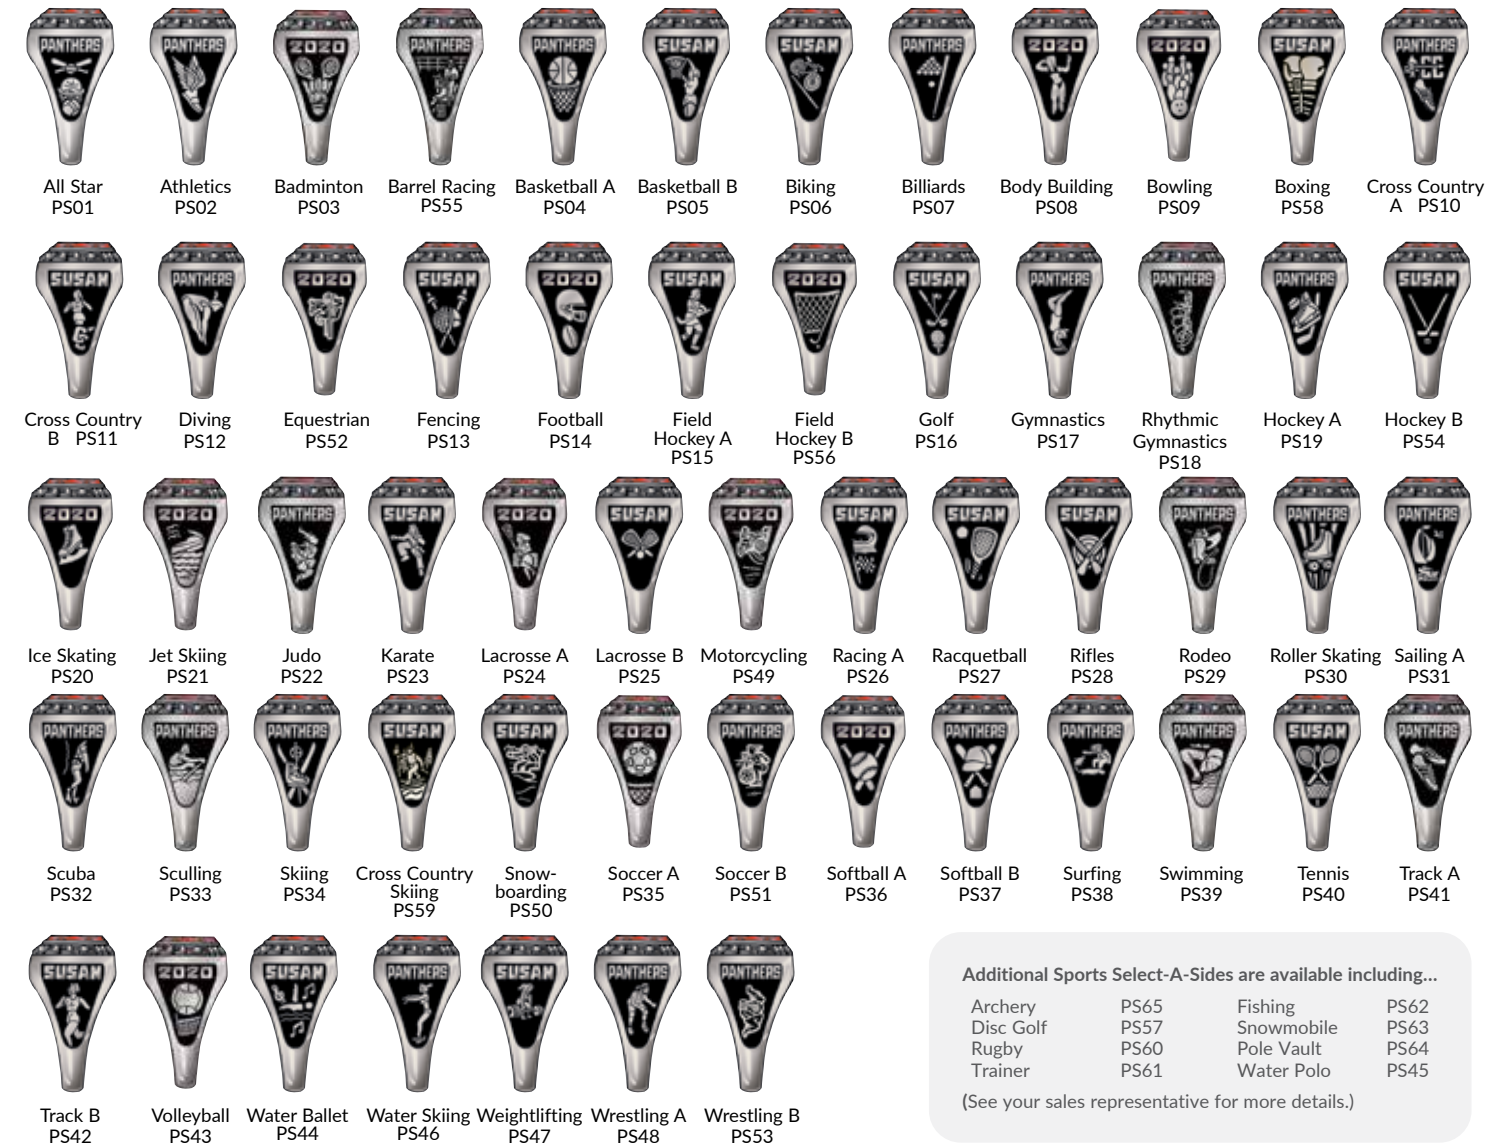

SCHOLASTIC

Shield A	Shield B	Shield C	Shield D	Shield E	Shield F	
Shield G	Shield H	Shield J	Shield K	Shield L	Shield M	Shield N

VOCATIONAL

Additional Vocational Select-A-Sides are available. (See your sales representative for more details.)

EMOTIONS

Beginnings PE01	Dawning of a Decade PE02	Destiny A PE03	Destiny B PE04	Dreams PE05	Dreams and Memories PE06	Environment PE07
Eternity PE08	Feeling Free PE09	Friends A PE10	Memories PE11	Horizons A PE12	Horizons B PE13	Reflections PE14

ACTIVITIES

Additional Activities Select-A-Sides are available. (See your sales representative for more details.)

SCHOLASTIC

ZODIAC

SPORTS

Additional Sports Select-A-Sides are available including...

Archery	PS65	Fishing	PS62
Disc Golf	PS57	Snowmobile	PS63
Rugby	PS60	Pole Vault	PS64
Trainer	PS61	Water Polo	PS45

(See your sales representative for more details.)

MULTI-SPORTS

Additional Multi-Sports Select-A-Sides are available including...

Swimming/Volleyball	MSP19
Soccer/Field Hockey	MSP20
Cheerleader/Softball	MSP21
Swimming/Water Polo	MSP22
Swimming/Soccer	MSP23
Soccer/Lacrosse	MSP24
Golf/Softball	MSP25
Athletics/Swimming	MSP26
Track/Tennis	MSP27
Athletics/Cheerleader	MSP28
Tennis/Swim	MSP29
Soccer/Cross Country	MSP30
Volleyball/Soccer	MSP31
Track/Cheer	MSP32
Field Hockey/Cheer	MSP33
Volleyball/Golf	MSP34